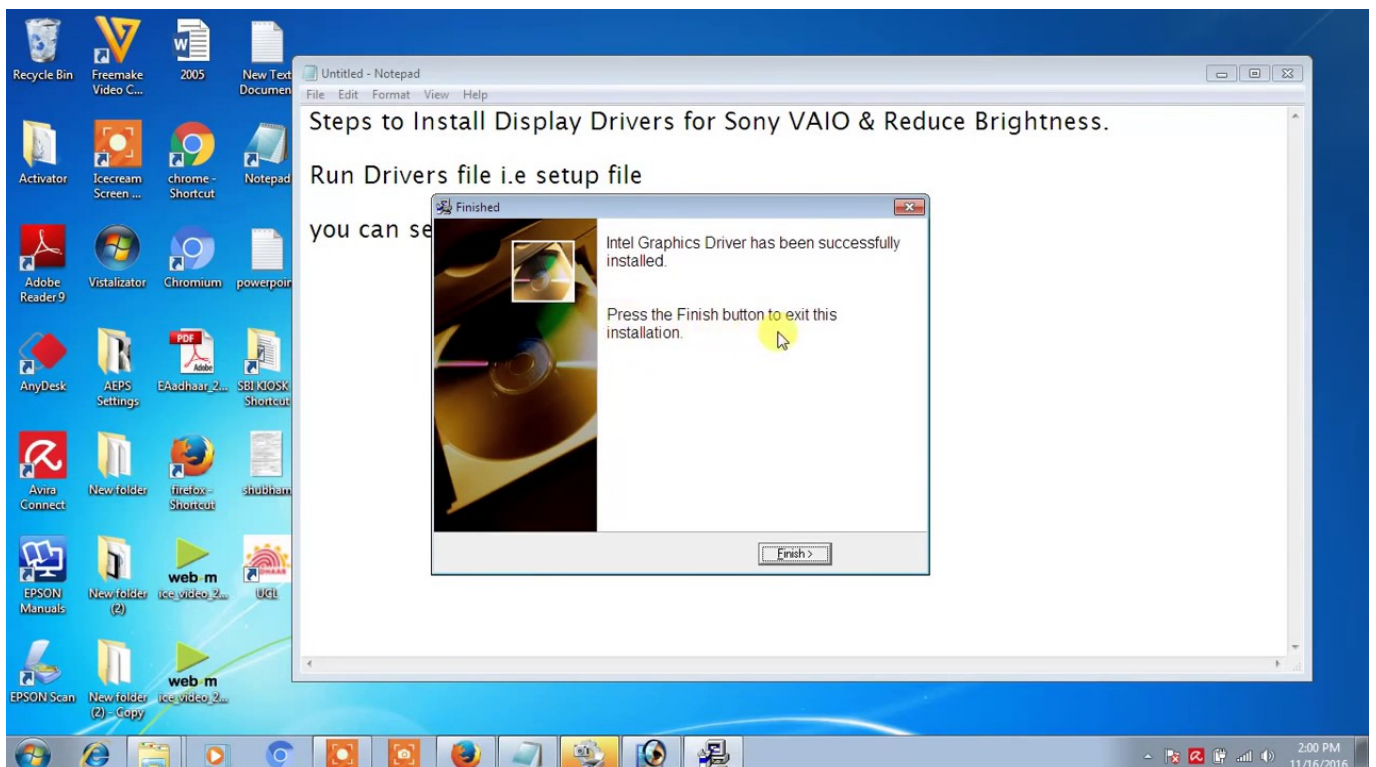

DOWNLOAD

[Driver Sony Vaio Pcv-a1112m](#)

[Driver Sony Vaio Pcv-a1112m](#)

DOWNLOAD

16 Jun 2008 . Hi I was a bit late posting & etaf beat me to it. On the link posted, click on I cannot find my VAIO model. & enter your service tag number & serial.. I cannot find ANY drivers ANYWHERE on the internet, I have no cd's for .. 30 Mar 2018 . Driver Sony Vaio Pcv-a1112m. Download. Driver Sony Vaio Pcv-a1112m. driver sony vaio driver sony vaio svf142c1ww driver sony vaio.. i AM TRYING TO REGISTER MY SONY PC . . NUMBER IS WRITTEN AS pcv-a1112m the sony help and registration does not recognise. . VAIO Model.png. 2.. Sony Vaio 24" Touch Screen All-In-One Pc . Sony Vaio PCV-A1112L All in One Touchscreen Desktop PC Computer. Sony meets .. HelloI need motherboard sony pcv-a1112m Touchscreen.. 28 Mar 2015 - 25 sec - Uploaded by FIXED1TThis How To Tutorial video is about How To Access The Bios On A Sony Vaio PC to set up the .. View full Sony VAIO L All-In-One specs on CNET. . Sony VAIO L Series SVL24114FXW - all-in-one - Core i5 3210M 2.5 GHz - 6 GB - 1 TB . Hard Drive (3rd).. 17 Aug 2012 . I've got a problem with my Windows 7 Sony Vaio PCV A1112m. . I guess at this point I might say you'd have to unplug the hard drive and let.. Hi , I have for sale a Sony Vaio 24" all-in-one touchscreen PC. Comes with 1tb hard drive , 4GB ram and Genuine Windows 7 . Can you please tell me the model number as the PCV-A1112M is shared by many Sony models. 36bd677678